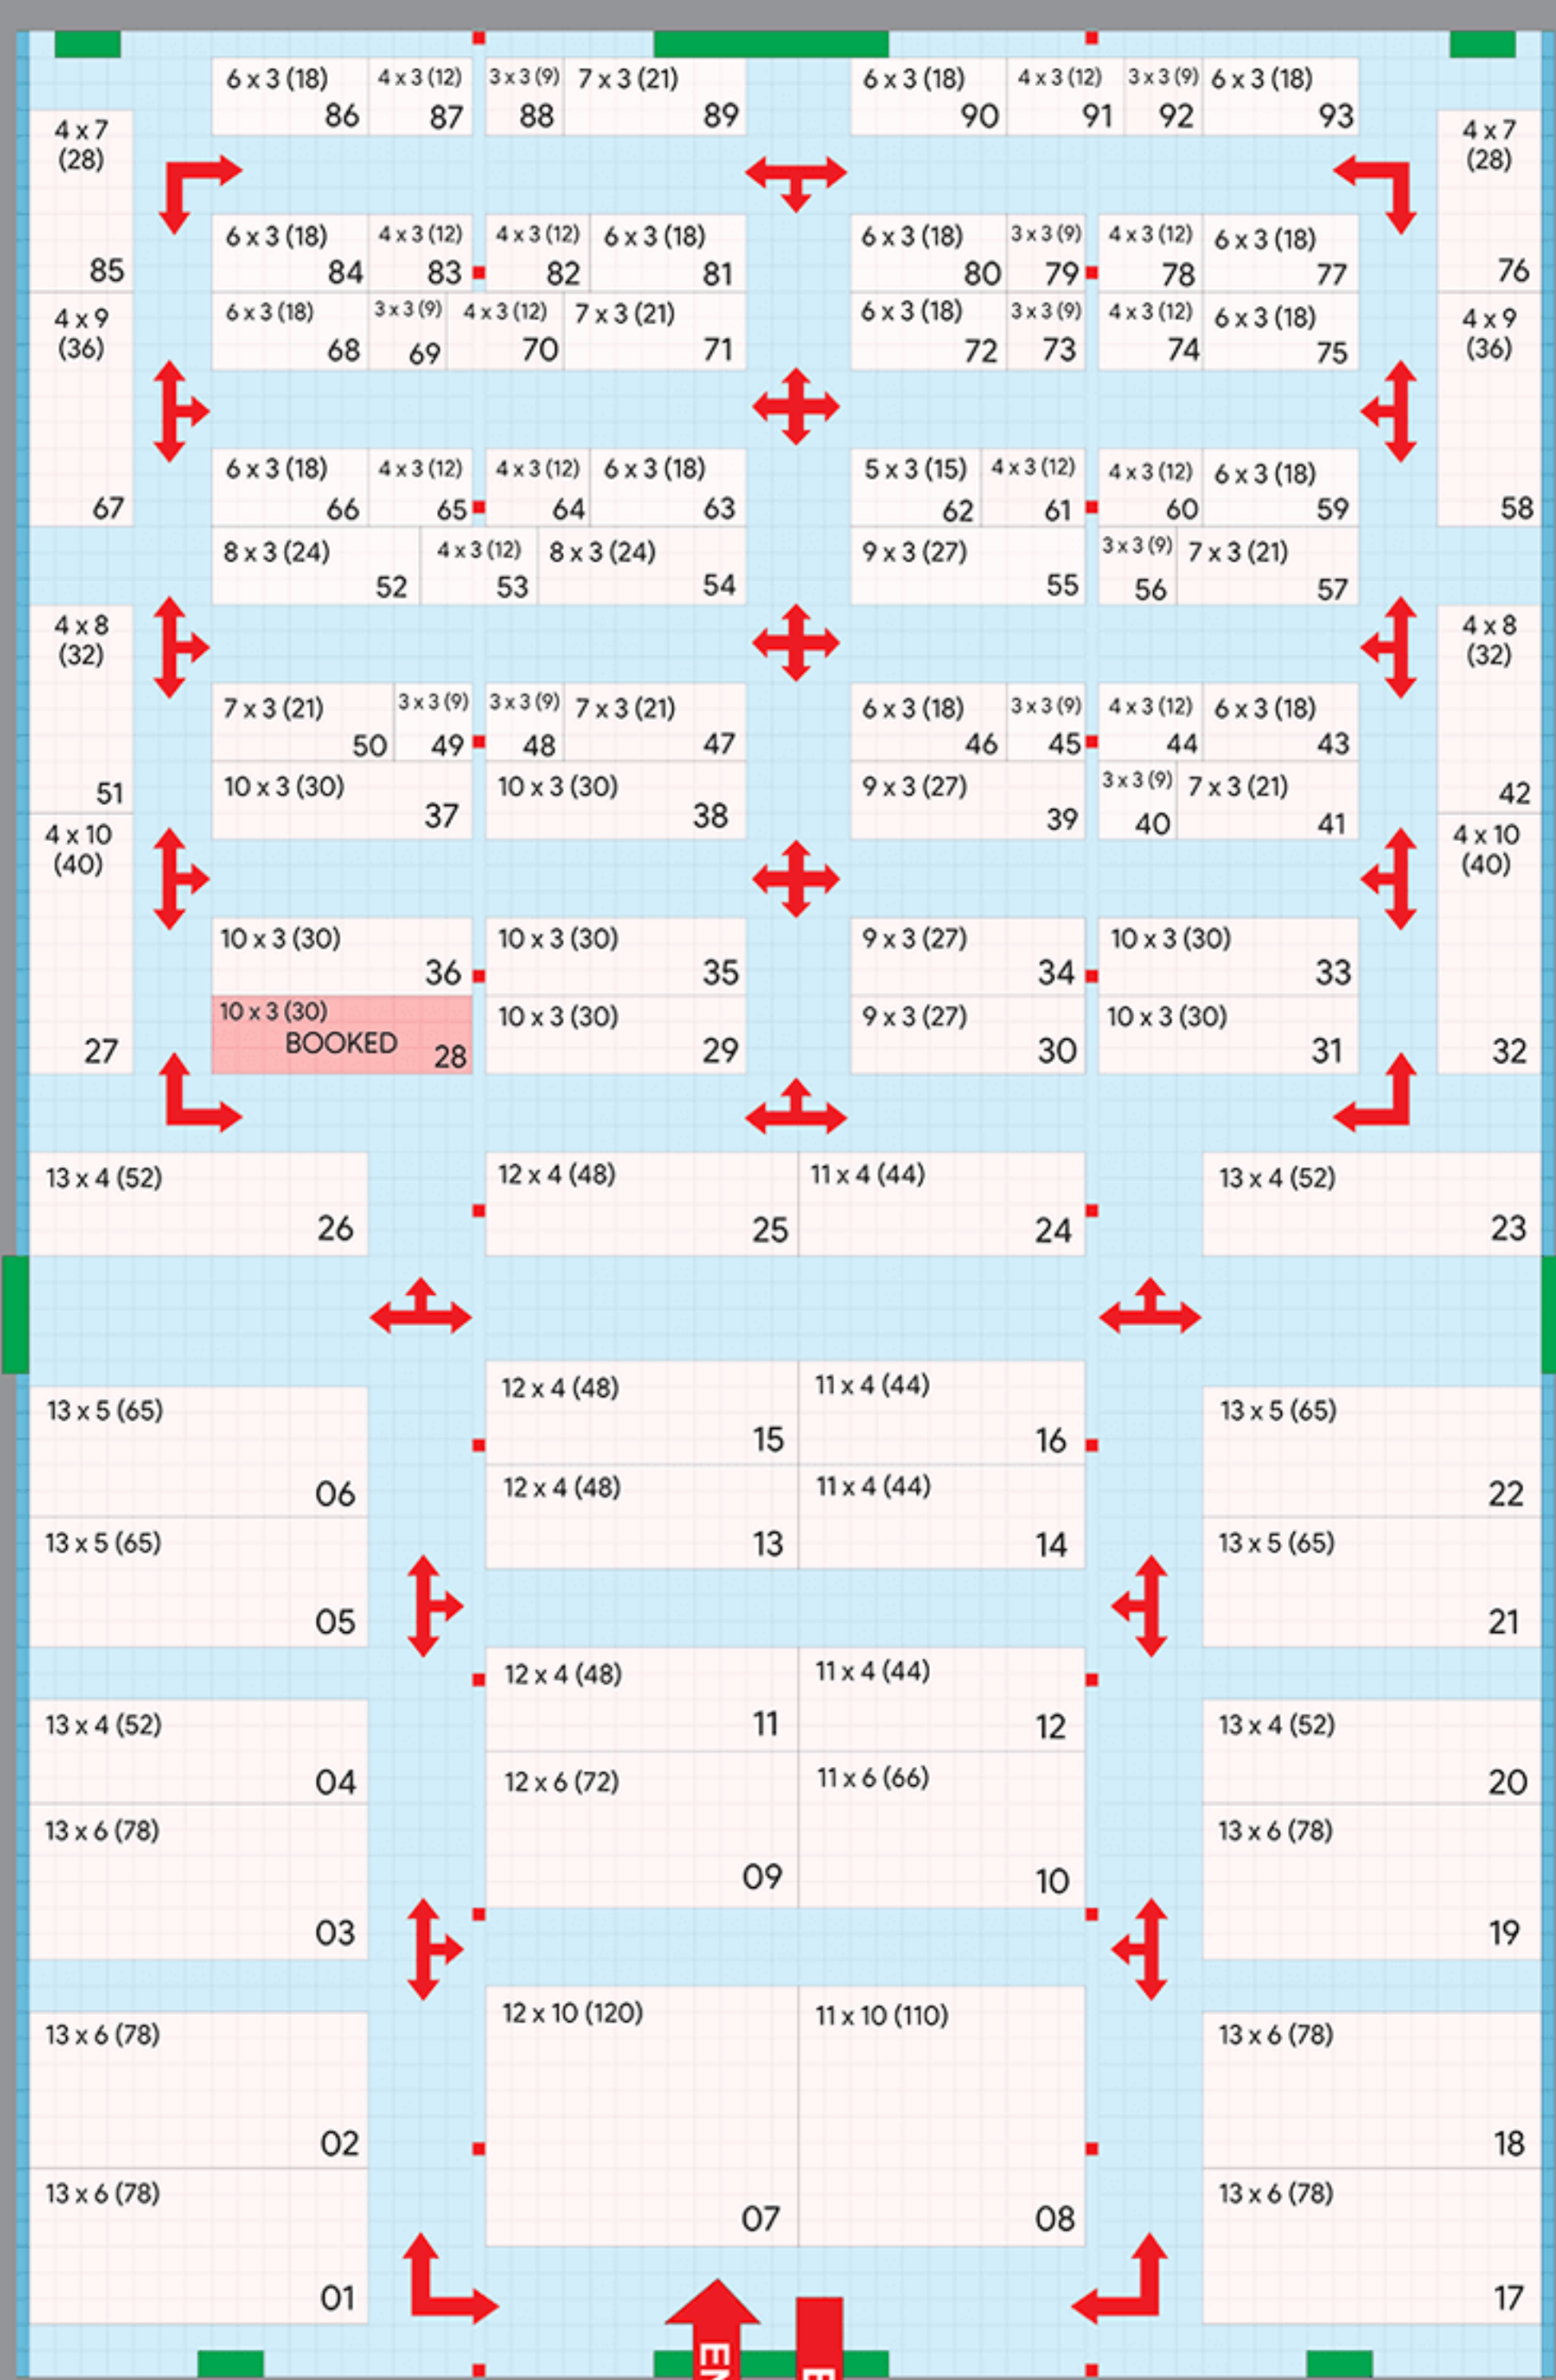

8 Edition

03 04 05 06 DECEMBER 2020

VENUE

HELIPAD EXHIBITION CENTRE, Gandhinagar (Gujarat) INDIA

Note: 1. The Stall height for Design Stall will be 12 feet. 2. Also take permission before finalizing Stall Design

- Hardware
Building Materials
Laminates
Lighting
Furniture
Modular Kitchen
Art

- Booked
Available

- Walking Passage
Emergency Exit
Hall Pillar (18 W x 12 L inc)

શ્રી ગણેશાય નમઃ

03 04 05 06 DECEMBER 2020

VENUE

HELIPAD EXHIBITION CENTRE, Gandhinagar (Gujarat) INDIA

21-01-2020

Hall 12

Registration

ENTRY GATE 9

- Booked
Available
Walking Passage
Emergency Exit
Hall Pillar (12 W x 9 L inc)

Note: 1. The Stall height for Design Stall will be 12 feet. 2. Also take permission before finalizing Stall Design