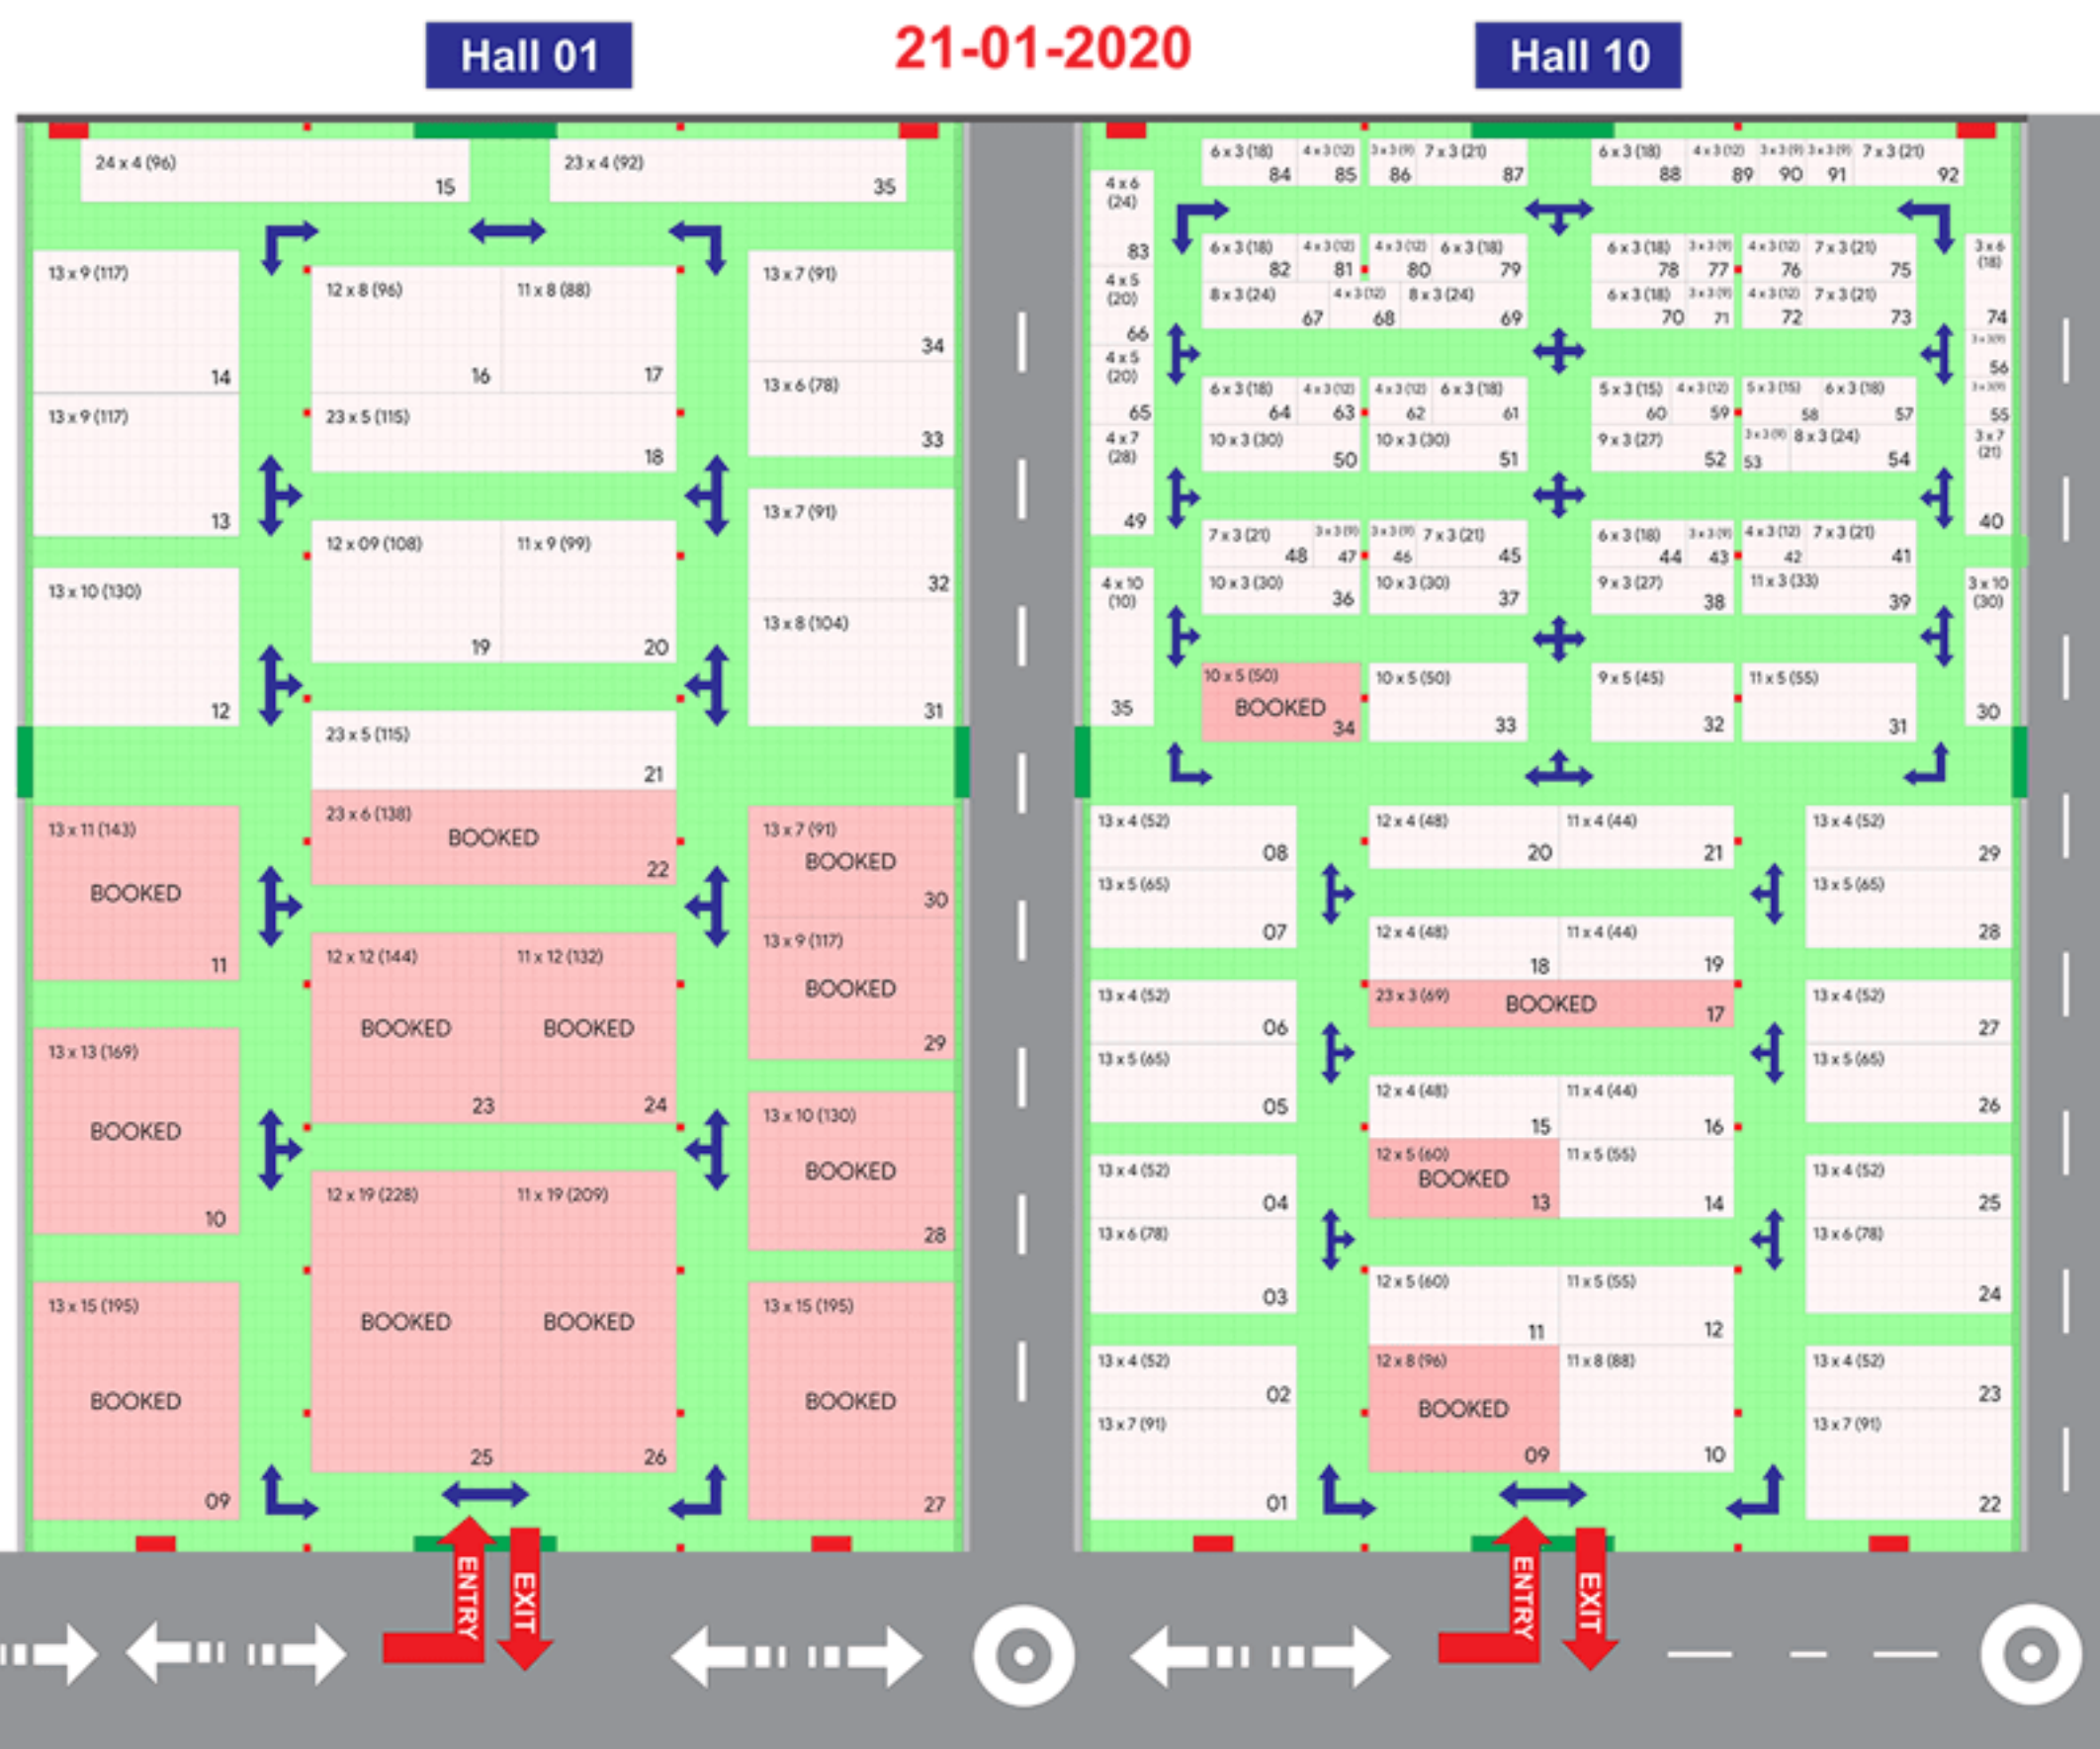

8 Edition

03 04 05 06 DECEMBER 2020

VENUE

HELIPAD EXHIBITION CENTRE, Gandhinagar (Gujarat) INDIA

Note: 1. The Stall height for Design Stall will be 12 feet. 2. Also take permission before finalizing Stall Design

- Hardware
Building Materials
Laminates
Lighting
Furniture
Modular Kitchen
Art

- Booked
Available

- Walking Passage
Emergency Exit
Hall Pillar (18 W x 12 L inc)

શ્રી ગણેશાય નમઃ

03 04 05 06 DECEMBER 2020

VENUE

HELIPAD EXHIBITION CENTRE, Gandhinagar (Gujarat) INDIA

21-01-2020

Hall 12

Registration

ENTRY GATE 9

- Booked
Available
Walking Passage
Emergency Exit
Hall Pillar (12 W x 9 L inc)

Note: 1. The Stall height for Design Stall will be 12 feet. 2. Also take permission before finalizing Stall Design